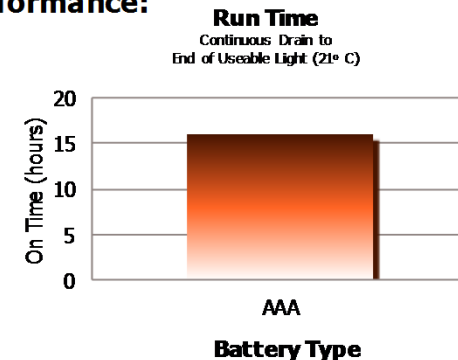

Performance:

Tested according to ANSI/NEMA FL 1 Standards.

Important Notice

This datasheet contains information specific to products manufactured at the time of its publication
Contents herein do not constitute a warranty
©Energizer / All Rights Reserved