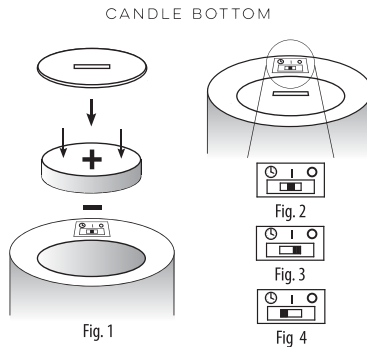

BATTERY INSTALLATION

- Batteries are included.
- To release battery cover on bottom, loosen the battery door on the bottom of the candle using a coin or standard head screwdriver, and twist the cover counterclockwise.
- Install (1) CR2450 Lithium Coin Cell battery. Be sure battery is inserted in the proper direction. Replace battery cover and tighten screw (Fig. 1).

CANDLE OPERATION

- To turn ON move switch to center position (Fig. 2). Slide to far right position to turn OFF (Fig. 3).
- To use the 5 hour timer move to far left (Fig 4). The candle will automatically turn on at the set time every day and turn off after five hours.

CANDLE MAINTENANCE

- Clean with a soft, dry cloth.
- If needed, use a damp cloth and mild household soap.

moving flame®
TECHNOLOGY

LED Candle

With Gratitude for your purchase of Matchless Candle Co.

Our candles are made by hand with high quality design & carefully blended fragrances.

No Match, No Mess, No Worry.

FCC This device complies with Part 15 of the FCC Rules. Operation is subject to the following two conditions:
(1) This device may not cause harmful interference. (2) This device must accept any interference received, including interference that may cause undesired operation.